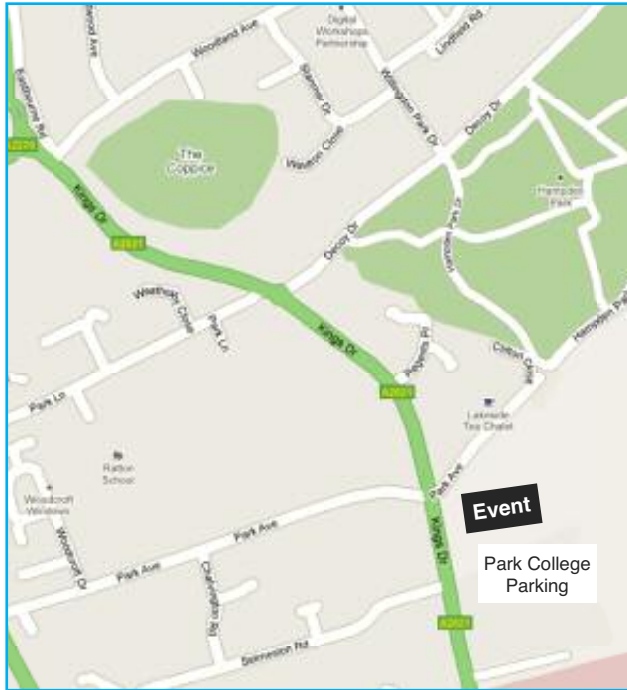

## Directions:

Limited disabled parking is available in the Rugby Club car park.

Free parking available in Sussex Downs/Park College in Kings Drive.